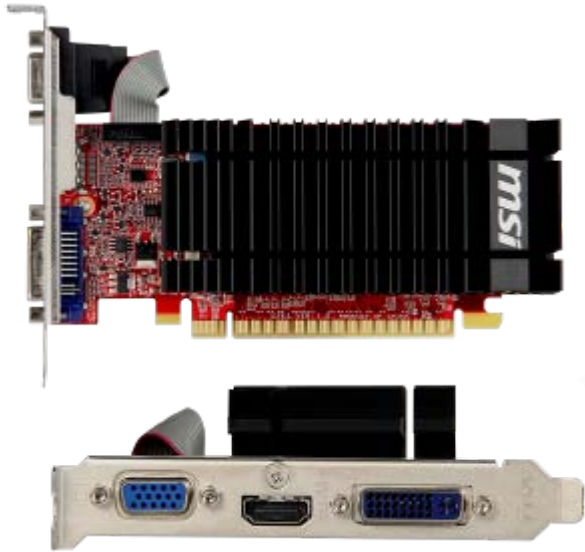

# N610-2GD3H/LP

*msi* graphics card

Product Specification	
Product Name	N610GT-2GD3H/LP
Model	V263
GPU	NVIDIA GeForce GT 610
Codename	GF119
CUDA Core	48 Units
Core Clock	810 MHz
Memory Clock	1334 MHz
Memory Size	2048MB DDR3
Memory Bus	64 bits
Output	HDMI / DL-DVI-I / D-Sub
TDP	32 W
Card Dimension	167x54x33mm
Form Factor	Low Profile

### Video Capture - Predator

- FREE bundle within Afterburner 2.20!!
- Support real-time video capturing.
- Multi-thread supported.

### One Slot and Low Profile Design

- One slot thermal design saves more spaces.
- Low profile design perfectly works with slim or smaller system.